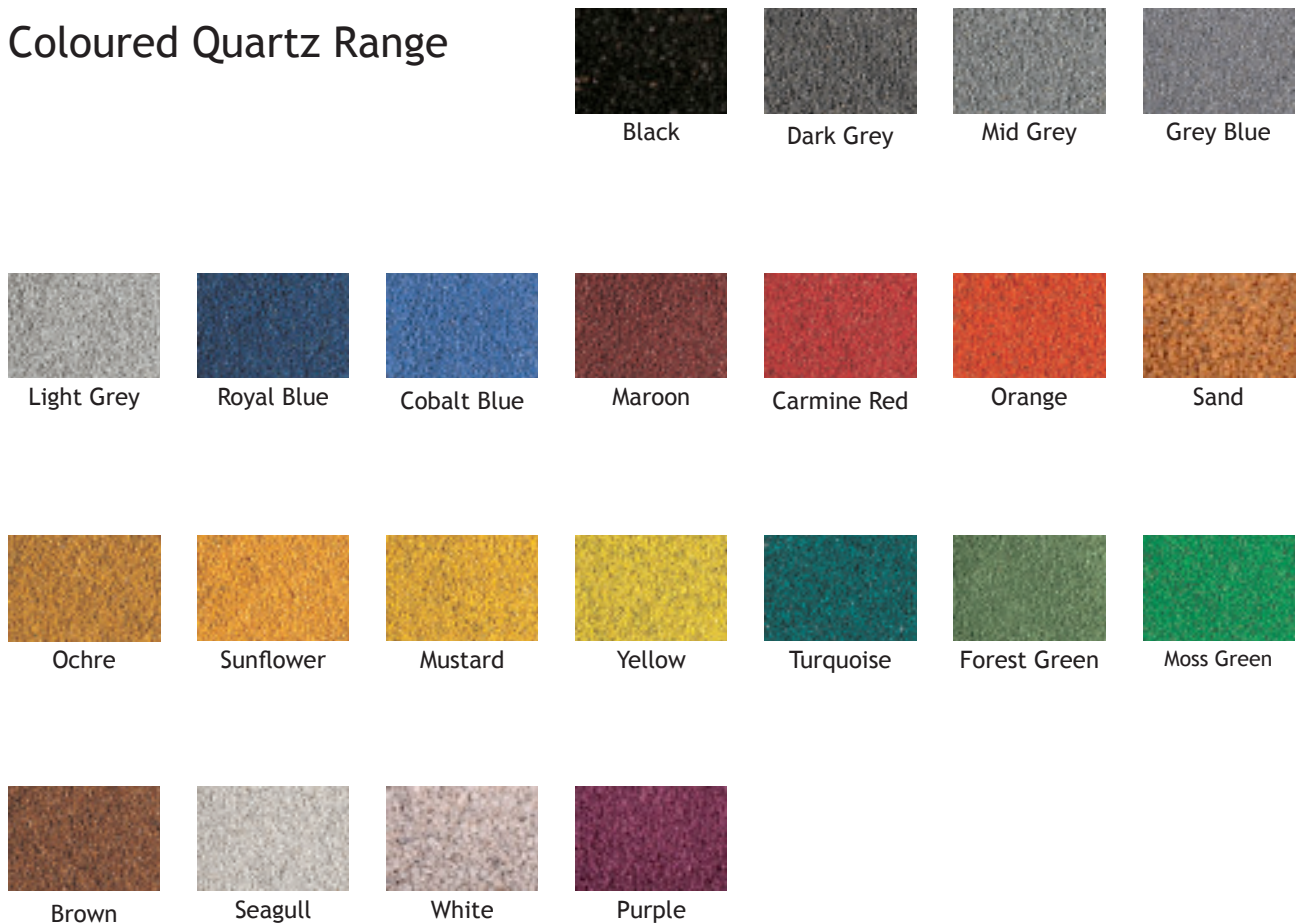

Coloured Quartz Anti-Slip

Coloured Quartz Range

Due to the limitations of colour displays and the printing process, the colours shown are for indicative purposes only.