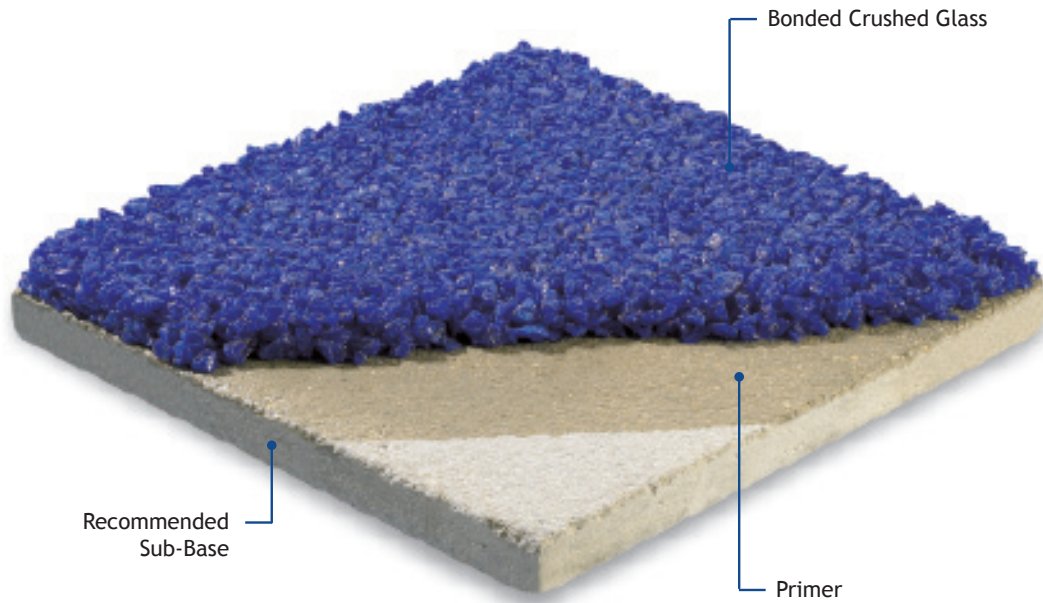

Crushed Glass

Crushed Glass Range

Royal Blue

Aqua

Maroon

Green

White

Due to the limitations of colour displays and the printing process, the colours shown are for indicative purposes only.