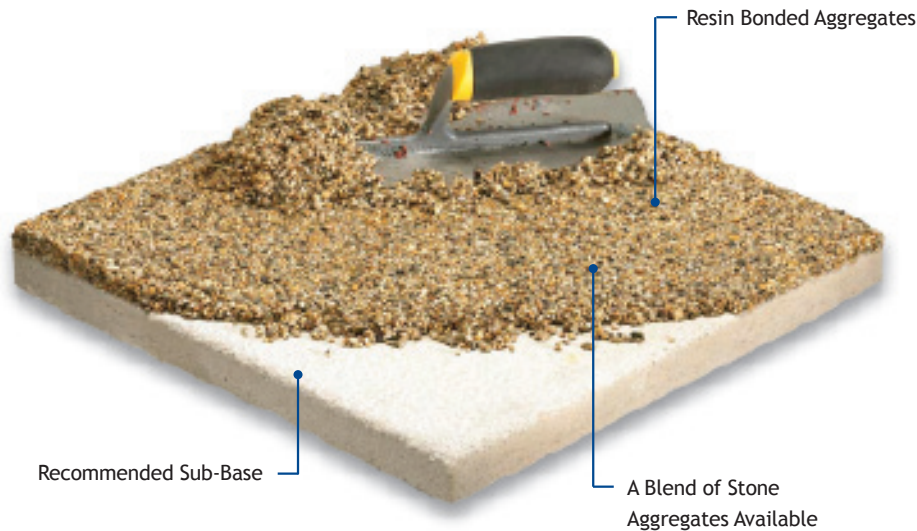

# Bonded Stone

Bonded Stone

Stone Carpet

## Natural Stone Range

Autumn Gold

Brittany Bronze

Calcined Flint White

DKI Quartz

Chinese Bauxite

Gaynan Bauxite

Grey Daltex

Red Terracotta

Due to the limitations of colour displays and the printing process, the colours shown are for indicative purposes only.