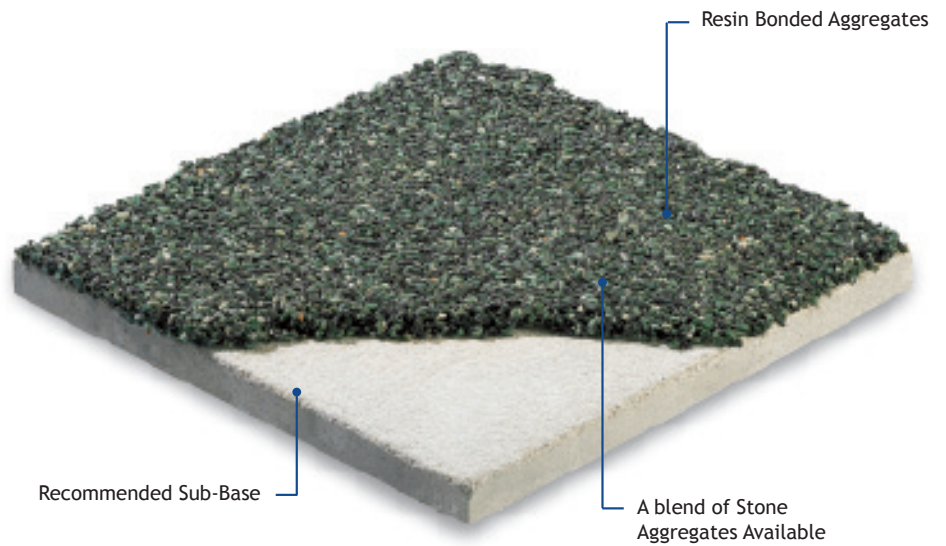

# Bonded Stone

Bonded Stone

Stone Carpet

## Natural Stone Range

Autumn Gold

Brittany Bronze

Calcined Flint White

DKI Quartz

Chinese Bauxite

Gaynan Bauxite

Grey Daltex

Red Terracotta

Due to the limitations of colour displays and the printing process, the colours shown are for indicative purposes only.