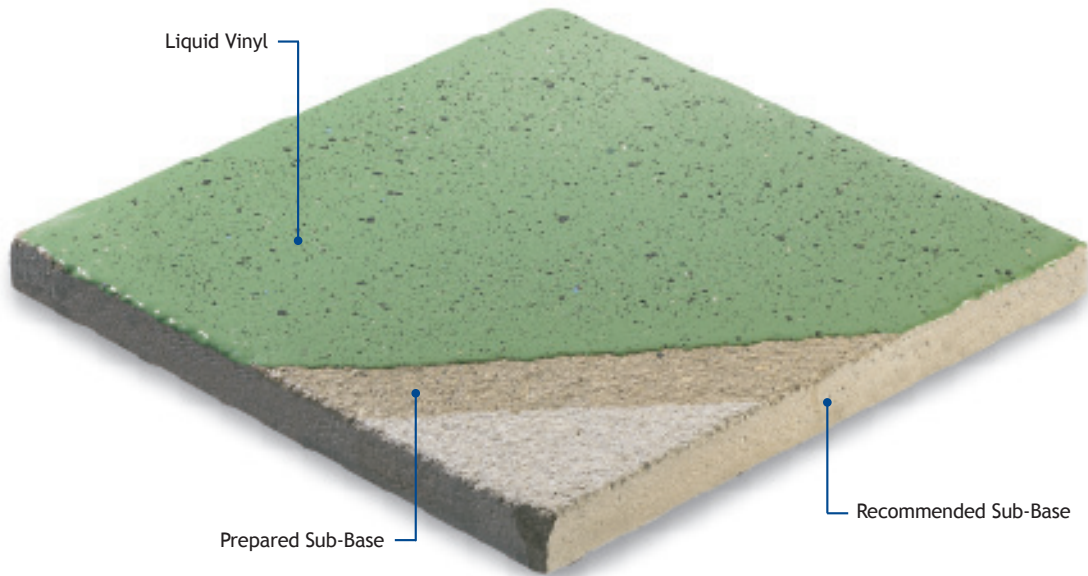

Liquid Vinyl

Liquid Vinyl Colour Range

Black

Royal Blue

Bright Blue

Sky Blue

White

Racing Green

Bright Green

Cherry Red

Bright Red

Safety Yellow

Buff

Dark Grey

Mid Grey

Light Grey

Due to the limitations of colour displays and the printing process, the colours shown are for indicative purposes only.