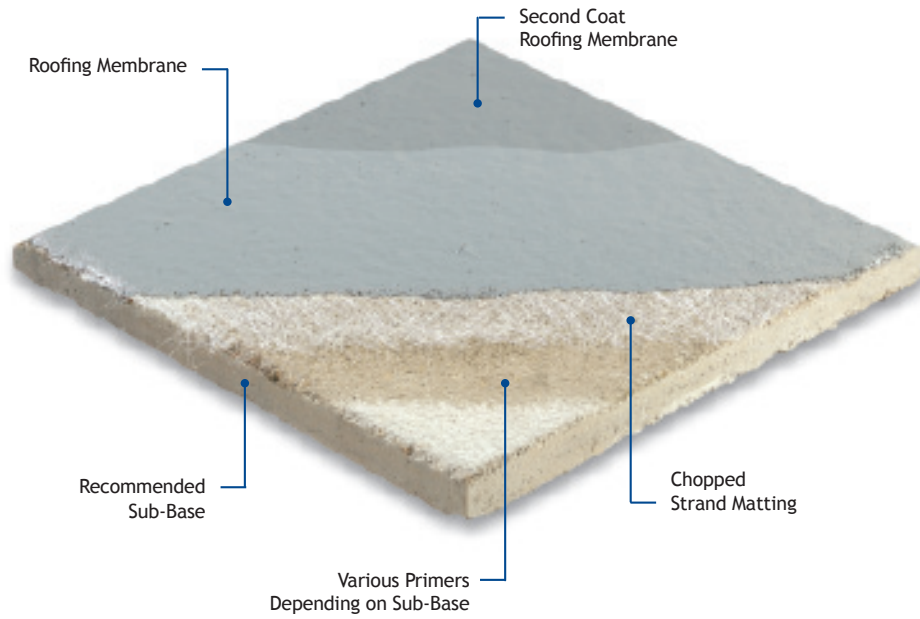

Flexible Roofing Membrane

Roofing Membrane Colour Range

Mid Grey

Dark Grey

Due to the limitations of colour displays and the printing process, the colours shown are for indicative purposes only.