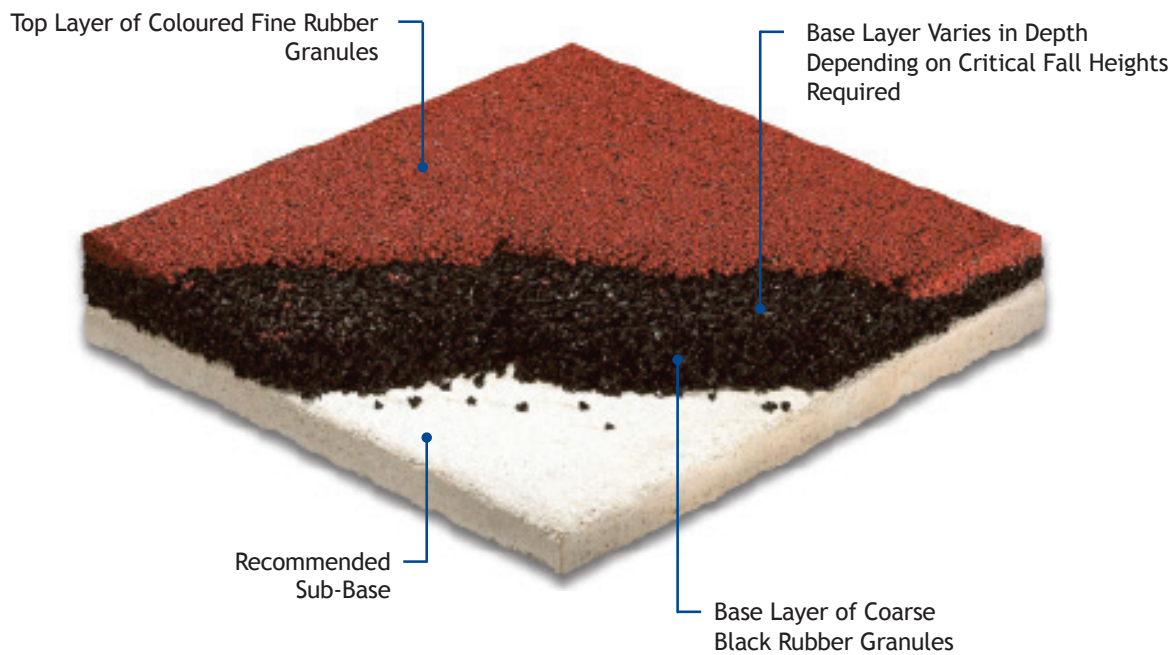

Rubber Top

Rubber Top Range

Black

Royal Blue

Blue

Forest Green

Green

Turquoise

Red

Orange

Brown

Earth Yellow

Beige

Yellow

Egg Shell

Light Grey

Purple

Due to the limitations of colour displays and the printing process, the colours shown are for indicative purposes only.