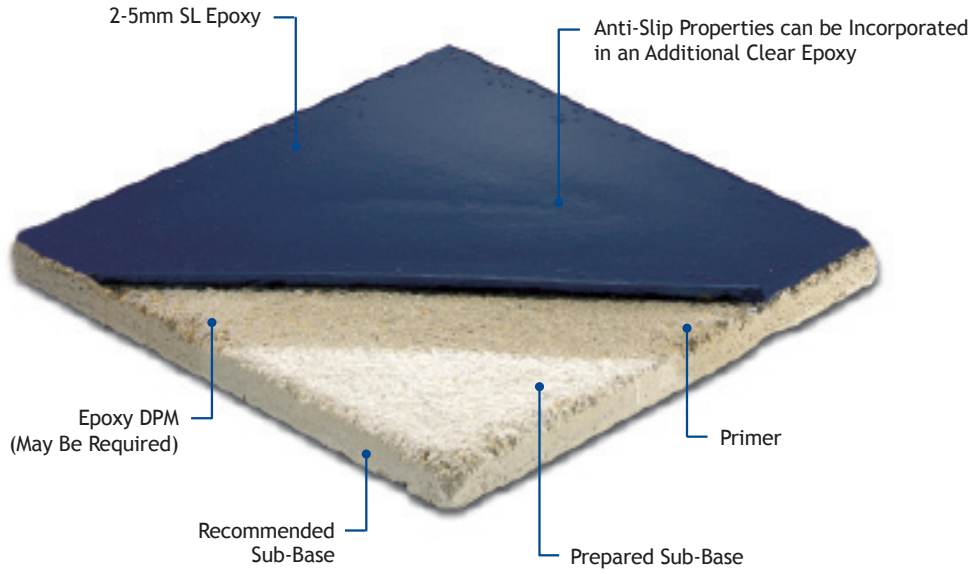

Self Levelling Epoxy

Epoxy Coating Colour Range

Black

Royal Blue

Bright Blue

Sky Blue

White

Racing Green

Bright Green

Cherry Red

Bright Red

Safety Yellow

Buff

Dark Grey

Mid Grey

Light Grey

Due to the limitations of colour displays and the printing process, the colours shown are for indicative purposes only.